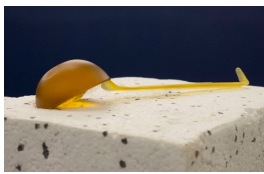

David Lewis
88 Eldridge Street, Fifth Floor
New York, NY 10002

Viola Yeşiltaş
Strawberry of Cosmo
December 15, 2016 - January 29, 2017

Viola Yeşiltaş
fruct I & untitled (foam)
2014
Glass
12 x 7 x 3 1/2 inches
30.5 x 17.8 x 8.9 cm
Unique edition (variable colors)
VY706

Viola Yeşiltaş
fruct II & untitled (foam)
2012
Glass
(1) 9 1/2 x 2 1/2 x 1 1/2 inches, 24.13 x
6.35 x 3.81 cm; (2) 9 1/4 x 2 3/8 x 1 1/2
inches, 23.5 x 6.03 x 3.81 cm
Unique edition (variable colors)
VY857

Viola Yeşiltaş
fruct III & untitled (foam)
2016
Glass (6 total)
dimensions variable
Unique edition (variable colors)
VY858

Viola Yeşiltaş
fruct IV & untitled (foam)
2016
Glass
13 x 10 x 3/4 inches
33 x 25.4 x 1.9 cm
Unique edition (variable colors)
VY859