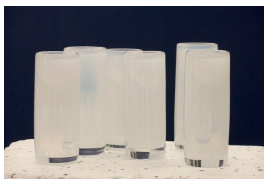

David Lewis
88 Eldridge Street, Fifth Floor
New York, NY 10002

Viola Yeşiltaş
Strawberry of Cosmo
December 15, 2016 - January 29, 2017

Viola Yeşiltaş
fruct I & untitled (foam)
2014
Glass
12 x 7 x 3 1/2 inches
30.5 x 17.8 x 8.9 cm
Unique edition (variable colors)
VY706

Viola Yeşiltaş
fruct II & untitled (foam)
2012
Glass
(1) 9 1/2 x 2 1/2 x 1 1/2 inches, 24.13 x
6.35 x 3.81 cm; (2) 9 1/4 x 2 3/8 x 1 1/2
inches, 23.5 x 6.03 x 3.81 cm
Unique edition (variable colors)
VY857

Viola Yeşiltaş
fruct III & untitled (foam)
2016
Glass (6 total)
dimensions variable
Unique edition (variable colors)
VY858

Viola Yeşiltaş
fruct IV & untitled (foam)
2016
Glass
13 x 10 x 3/4 inches
33 x 25.4 x 1.9 cm
Unique edition (variable colors)
VY859

Viola Yeşiltaş
fruct V & untitled (foam)
2016
Glass
6 1/2 x 3 1/2 x 2 inches
16.5 x 8.9 x 5.1 cm
Unique edition (variable colors)
VY860

Viola Yeşiltaş
fruct VI & untitled (foam)
2016
Glass
11 x 2 3/4 x 3 inches
27.94 x 6.985 x 7.62 cm
Unique edition (variable colors)
VY861