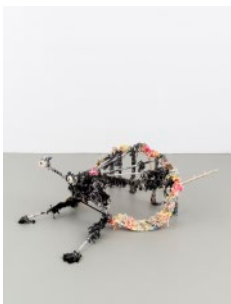

Scarlet
2018
Pigmented cotton on chair frame
38 x 41 x 30 inches
96.5 x 104.1 x 76.2 cm
LD741

4