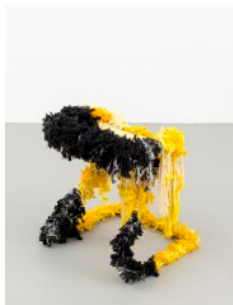

8

Honey Flowers

2018

Pigmented cotton on chair frame

28 x 27 x 29 1/2 inches

71.1 x 68.6 x 74.9 cm

LD745

9