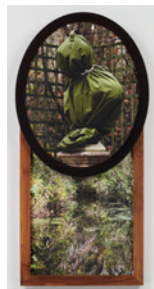

Todd Gray
Cartesian Gris Gris (Stairways)
2019
Three archival pigment prints in artist's frames and found frames, UV laminate
47 x 58 1/4 x 1 1/4 inches
119.4 x 148 x 3.2 cm
TG130

Todd Gray
Coretta
2019
Two archival pigment prints in artist's frames and found frames, UV laminate
51 1/2 x 67 x 3 1/2 inches
130.8 x 170.2 x 8.9 cm
TG129

Todd Gray
Palm House Blues
2019
Three archival pigment prints in artist's frames and found frames, UV laminate
47 1/4 x 60 x 3 3/4 inches
120 x 152.4 x 9.5 cm
TG138

Todd Gray
Euclidian Gris Gris (3)
2019
Three archival pigment prints in artist's frames and found frames
58 1/4 x 69 1/4 x 4 1/4 inches
148 x 175.9 x 10.8 cm
TG102

Todd Gray
Hoods in the Garden
2019
Two archival pigment prints in artist's frames and found frames, UV laminate
51 3/4 x 25 x 2 1/4 inches
131.4 x 63.5 x 5.7 cm
TG139

Todd Gray
(gris-gris)
2019
Charcoal on vellum
Dimensions variable
TG142