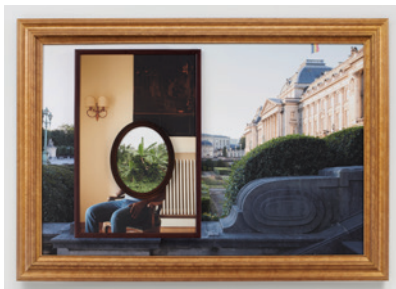

David Lewis

Todd Gray
Cartesian Gris Gris
April 30 - June 16, 2019

Todd Gray
The Haunted House of Olympia (Francis)
2019
Four archival pigment prints in artist's frames, UV laminate
66 3/8 x 54 3/4 x 5 inches
168.6 x 139.1 x 12.7 cm
TG128

Todd Gray
Onesimo / Leopold
2019
Three archival pigment prints in artist's frames and found frames, UV laminate
39 1/4 x 56 x 3 inches
99.7 x 142.2 x 7.6 cm
TG125

Todd Gray
Cartesian Gris Gris (Water)
2019
Two archival pigment prints in artist's frames and found frames, UV laminate
58 3/4 x 66 x 3 inches
149.2 x 167.6 x 7.6 cm
TG127