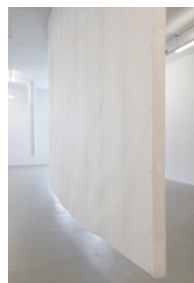

Todd Gray
(gris-gris)
2019
Charcoal on vellum
Dimensions variable
TG142