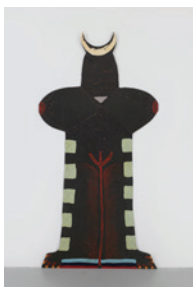

Mary Beth Edelson
Untitled
1974-1975
Painted plywood
84 x 48 inches
243.8 x 121.9 cm
MBE812