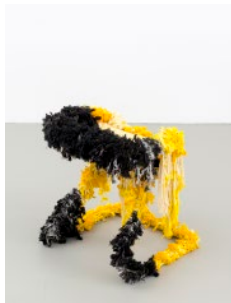

2

Gramps
2018
Pigmented cotton on chair frame
40 x 40 x 29 1/2 inches
101.6 x 101.6 x 74.9 cm
LD742

3

Scarlet
2018
Pigmented cotton on chair frame
38 x 41 x 30 inches
96.5 x 104.1 x 76.2 cm
LD741

4

Spider Eyes
2018
Pigmented cotton and blue goldstones on chair
frame
36 x 38 x 20 inches
91.4 x 96.5 x 50.8 cm
LD968

5

Starlet
2018
Pigmented cotton on chair frame
35 x 33 x 31 inches
88.9 x 83.8 x 78.7 cm
LD735

6

Sweet water
2018
Pigmented cotton on chair frame
24 x 26 x 26 1/2 inches
61 x 66 x 67.3 cm
LD769

7

The Executive
2018
Pigmented cotton on chair frame
27 x 24 x 25 inches
68.6 x 61 x 63.5 cm
LD740

8

Honey Flowers
2018
Pigmented cotton on chair frame
28 x 27 x 29 1/2 inches
71.1 x 68.6 x 74.9 cm
LD745

9

Bzzzzz B
2018
Pigmented cotton on chair frame
20 x 21 x 24 inches
50.8 x 53.3 x 61 cm
LD747

10

A wash
2018
Pigmented cotton on chair frame
37 x 36 x 30 inches
94 x 91.4 x 76.2 cm
LD736