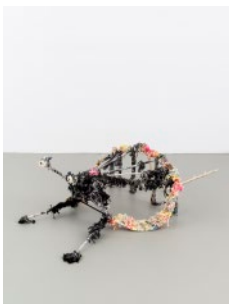

2

Gramps
2018
Pigmented cotton on chair frame
40 x 40 x 29 1/2 inches
101.6 x 101.6 x 74.9 cm
LD742

3

Scarlet
2018
Pigmented cotton on chair frame
38 x 41 x 30 inches
96.5 x 104.1 x 76.2 cm
LD741

4

Spider Eyes
2018
Pigmented cotton and blue goldstones on chair
frame
36 x 38 x 20 inches
91.4 x 96.5 x 50.8 cm
LD968

5

Starlet
2018
Pigmented cotton on chair frame
35 x 33 x 31 inches
88.9 x 83.8 x 78.7 cm
LD735

6

Sweet water
2018
Pigmented cotton on chair frame
24 x 26 x 26 1/2 inches
61 x 66 x 67.3 cm
LD769

7

The Executive
2018
Pigmented cotton on chair frame
27 x 24 x 25 inches
68.6 x 61 x 63.5 cm
LD740