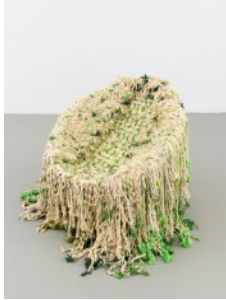

8

Honey Flowers
2018
Pigmented cotton on chair frame
28 x 27 x 29 1/2 inches
71.1 x 68.6 x 74.9 cm
LD745

9

Bzzzzz B
2018
Pigmented cotton on chair frame
20 x 21 x 24 inches
50.8 x 53.3 x 61 cm
LD747

10

A wash
2018
Pigmented cotton on chair frame
37 x 36 x 30 inches
94 x 91.4 x 76.2 cm
LD736

11

Eat you up buttercup

2018

Pigmented cotton on chair frame

36 x 37 x 31 inches

91.4 x 94 x 78.7 cm

LD739

12