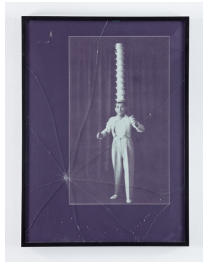

BB046

Barbara Bloom

Broken (Hex Vase)

2001

Broken celadon objects, repaired with gold, box wrapped in
computer-generated paper,

Framed X-ray of the object (with back lighting)

Frame: 16 3/4 x 12 3/4 x 1 1/2 inches, 42.5 x 32.4 x 3.8 cm

Ceramic: 5 1/4 x 6 1/4 x 6 1/4 inches, 13.3 x 15.9 x 15.9 cm

Gift box: 12 1/2 x 8 1/2 x 7 inches, 31.8 x 21.6 x 17.8 cm

Unique

BB044

Barbara Bloom

Broken (Oval Vase)

2001

Broken celadon objects, repaired with gold, box wrapped in
computer-generated paper,

Framed X-ray of the object (with back lighting)

Frame: 16 3/4 x 12 3/4 x 1 1/2 inches, 42.5 x 32.4 x 3.8 cm

Ceramic: 9 5/8 x 3 1/2 x 3 1/2 inches, 24.4 x 8.9 x 8.9 cm

Gift box: 8 1/2 x 8 3/4 x 8 3/4 inches, 21.6 x 22.2 x 22.2 cm

Unique

BB041

Barbara Bloom

Balance (Purple Head Stack)

2001

Iris print in colored matte with broken glass embedded in Plexiglas

Framed Dimensions:

41 1/8 x 31 1/8 x 2 inches